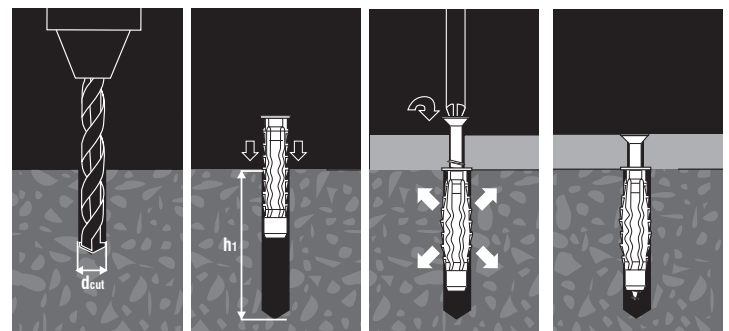

**100% NYLON PLUG
FOURFOLD EXPANSION**

GALAXY

MATERIALS

FEATURES

Matière:

100 % nylon

Avantages:

- Fourfold expansion for a robust fixing.
- Anti-rotation wings for an optimum grip.
- Very good resistance to weather and aging
- Locking flange to prevent the plug from falling in the hole.

INSTALLATION

Drill the hole at $\varnothing d_{cut}$ and depth mini h_1

Insert the plug

Set the fixture in expanding the plug with a «wood screw»

DIMENSIONS & APPLICATION DATAS

\varnothing	L	d_{cut}	h_1	\varnothing_{vis}	REFERENCE
mm	mm	mm	mm	mm	
5.0	25	5	35	3.0-4.0	GX05
6.0	30	6	45	4.0-5.0	GX06
8.0	40	8	55	4.5-6.0	GX08
10.0	50	10	65	6.0-8.0	GX10
12.0	60	12	80	8.0-10.0	GX12
14.0	70	14	90	10.0-12.0	GX14