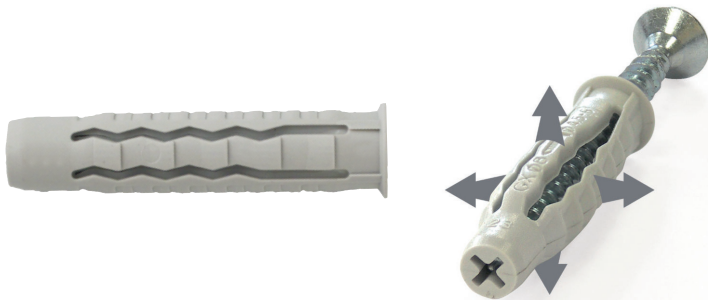

**100% NYLON PLUG
FOURFOLD EXPANSION**

GALAXY

MATERIALS

FEATURES

Matière:

100 % nylon

Avantages:

- Fourfold expansion for a robust fixing.
- Anti-rotation wings for an optimum grip.
- Very good resistance to weather and aging
- Locking flange to prevent the plug from falling in the hole.

INSTALLATION

Drill the hole at $\varnothing d_{cut}$ and depth mini h_1

Insert the plug

Set the fixture in expanding the plug with a «wood screw»

DIMENSIONS & APPLICATION DATAS

\varnothing	L	d_{cut}	h_1	\varnothing_{vis}	REFERENCE
mm	mm	mm	mm	mm	
5.0	25	5	35	3.0-4.0	GX05
6.0	30	6	45	4.0-5.0	GX06
8.0	40	8	55	4.5-6.0	GX08
10.0	50	10	65	6.0-8.0	GX10
12.0	60	12	80	8.0-10.0	GX12
14.0	70	14	90	10.0-12.0	GX14