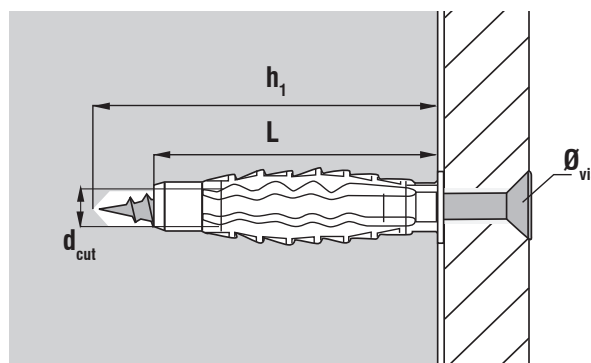

INSTALLATION

Drill the hole at $\varnothing d_{cut}$ and depth mini h_1

Insert the plug

Set the fixture in expanding the plug with a «wood screw»

DIMENSIONS & APPLICATION DATAS

\varnothing	L	d_{cut}	h_1	\varnothing_{vis}	REFERENCE
mm	mm	mm	mm	mm	
5.0	25	5	35	3.0-4.0	GX05
6.0	30	6	45	4.0-5.0	GX06
8.0	40	8	55	4.5-6.0	GX08
10.0	50	10	65	6.0-8.0	GX10
12.0	60	12	80	8.0-10.0	GX12
14.0	70	14	90	10.0-12.0	GX14