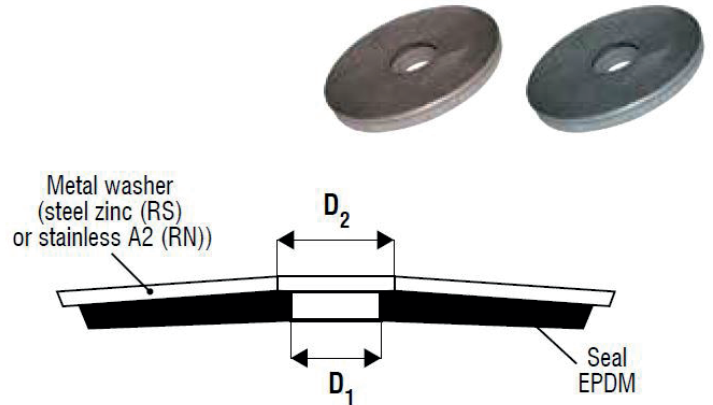

BONDED WASHERS STEEL & STAINLESS STEEL with EPDM

R	D_1	D_2	\varnothing screw	Steel	Stainless
Outside diameter	mm	mm	mm		
14	3.6-4.1	5.1	4.2-4.8	RS14	RN14
16				RS16	RN16
19	5.1-5.6	7.1	5.5-6.5	RS19	RN19
25				RS25	RN25