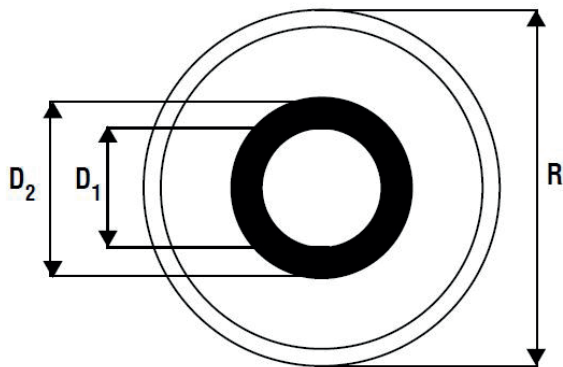

BONDED WASHERS STEEL & STAINLESS STEEL with EPDM

R	D_1	D_2	\varnothing screw	Steel	Stainless
Outside diameter	mm	mm	mm		
14	3.6-4.1	5.1	4.2-4.8	RS14	RN14
16				RS16	RN16
19	5.1-5.6	7.1	5.5-6.5	RS19	RN19
25				RS25	RN25