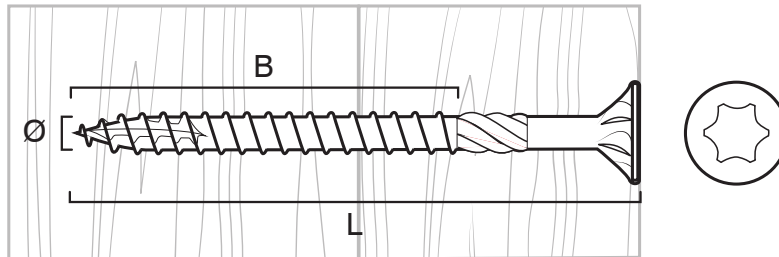

ESSDRIVE WOOD SCREW COUNTERSUNK HEAD

Countersunk Head. Corr Seal C4. Torx Drive.

CODE	DESCRIPTION	ø X L	B	Head type
EX-1351111	ESSDRIVE-A2 WOOD SCREW ESSDRIVE COUNTER SUNK HEAD	3,5x30	18	Countersunk TX10
EX-1351141	ESSDRIVE-A2 WOOD SCREW ESSDRIVE COUNTER SUNK HEAD	4,0x30	18	Countersunk TX20
EX-1351151	ESSDRIVE-A2 WOOD SCREW ESSDRIVE COUNTER SUNK HEAD	4,0x40	24	Countersunk TX20
EX-1351171	ESSDRIVE-A2 WOOD SCREW ESSDRIVE COUNTER SUNK HEAD	4,0x50	30	Countersunk TX20
EX-1351271	ESSDRIVE-A2 WOOD SCREW ESSDRIVE COUNTER SUNK HEAD	5,0x60	36	Countersunk TX25
EX-1351291	ESSDRIVE-A2 WOOD SCREW ESSDRIVE COUNTER SUNK HEAD	5,0x70	42	Countersunk TX25
EX-1351301	ESSDRIVE-A2 WOOD SCREW ESSDRIVE COUNTER SUNK HEAD	5,0x80	42	Countersunk TX25
EX-1351321	ESSDRIVE-A2 WOOD SCREW ESSDRIVE COUNTER SUNK HEAD	5,0x90	42	Countersunk TX25
EX-1351331	ESSDRIVE-A2 WOOD SCREW ESSDRIVE COUNTER SUNK HEAD	5,0x100	52	Countersunk TX25
EX-1351391	ESSDRIVE-A2 WOOD SCREW ESSDRIVE COUNTER SUNK HEAD	6,0x90	42	Countersunk TX30
EX-1351411	ESSDRIVE-A2 WOOD SCREW ESSDRIVE COUNTER SUNK HEAD	6,0x100	52	Countersunk TX30
EX-1351431	ESSDRIVE-A2 WOOD SCREW ESSDRIVE COUNTER SUNK HEAD	6,0x120	72	Countersunk TX30