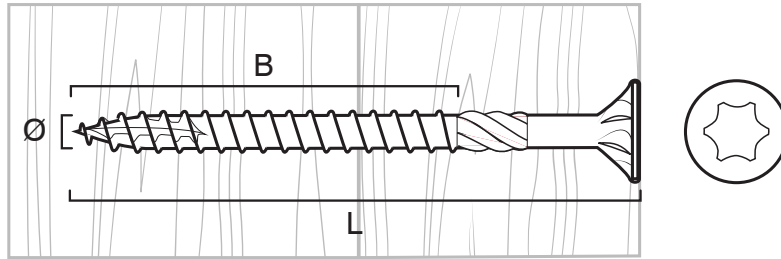

ESSDRIVE WOOD SCREW COUNTERSUNK HEAD

Countersunk Head. Zinc Plated.

CODE	DESCRIPTION	ø X L	B	Head type
EX-1361501	ESSDRIVE-EZP WOODSCREW ESSDRIVE	3,0x12	9	Countersunk TX10
EX-1361511	ESSDRIVE-EZP WOODSCREW ESSDRIVE	3,0x16	13	Countersunk TX10
EX-1361011	ESSDRIVE-EZP WOODSCREW ESSDRIVE	3,0x20	16	Countersunk TX10
EX-1361021	ESSDRIVE-EZP WOODSCREW ESSDRIVE	3,0x25	18	Countersunk TX10
EX-1361031	ESSDRIVE-EZP WOODSCREW ESSDRIVE	3,0x30	18	Countersunk TX10
EX-1361041	ESSDRIVE-EZP WOODSCREW ESSDRIVE	3,0x35	24	Countersunk TX10
EX-1361521	ESSDRIVE-EZP WOODSCREW ESSDRIVE	3,0x40	24	Countersunk TX10
EX-1361051	ESSDRIVE-EZP WOODSCREW ESSDRIVE	3,5x16	12	Countersunk TX10
EX-1361061	ESSDRIVE-EZP WOODSCREW ESSDRIVE	3,5x20	16	Countersunk TX10
EX-1361071	ESSDRIVE-EZP WOODSCREW ESSDRIVE	3,5x25	18	Countersunk TX10
EX-1361081	ESSDRIVE-EZP WOODSCREW ESSDRIVE	3,5x30	18	Countersunk TX10
EX-1361091	ESSDRIVE-EZP WOODSCREW ESSDRIVE	3,5x35	24	Countersunk TX10
EX-1361101	ESSDRIVE-EZP WOODSCREW ESSDRIVE	3,5x40	24	Countersunk TX10
EX-1361531	ESSDRIVE-EZP WOODSCREW ESSDRIVE	3,5x50	30	Countersunk TX10
EX-1361111	ESSDRIVE-EZP WOOD SCREW ESSDRIVE	4,0X20	16	Countersunk TX20
EX-1361121	ESSDRIVE-EZP WOOD SCREW ESSDRIVE	4,0X25	18	Countersunk TX20
EX-1361131	ESSDRIVE-EZP WOOD SCREW ESSDRIVE	4,0X30	18	Countersunk TX20
EX-1361141	ESSDRIVE-EZP WOOD SCREW ESSDRIVE	4,0X35	24	Countersunk TX20
EX-1361151	ESSDRIVE-EZP WOOD SCREW ESSDRIVE	4,0X40	24	Countersunk TX20
EX-1361161	ESSDRIVE-EZP WOOD SCREW ESSDRIVE	4,0X45	30	Countersunk TX20
EX-1361171	ESSDRIVE-EZP WOOD SCREW ESSDRIVE	4,0X50	30	Countersunk TX20
EX-1361181	ESSDRIVE-EZP WOOD SCREW ESSDRIVE	4,0X60	36	Countersunk TX20
EX-1361541	ESSDRIVE-EZP WOOD SCREW ESSDRIVE	4,5X25	18	Countersunk TX20
EX-1361191	ESSDRIVE-EZP WOOD SCREW ESSDRIVE	4,5X30	18	Countersunk TX20
EX-1361551	ESSDRIVE-EZP WOOD SCREW ESSDRIVE	4,5X35	24	Countersunk TX20
EX-1361201	ESSDRIVE-EZP WOOD SCREW ESSDRIVE	4,5X40	24	Countersunk TX20
EX-1361211	ESSDRIVE-EZP WOOD SCREW ESSDRIVE	4,5X50	30	Countersunk TX20
EX-1361221	ESSDRIVE-EZP WOOD SCREW ESSDRIVE	4,5X60	36	Countersunk TX20
EX-1361231	ESSDRIVE-EZP WOOD SCREW ESSDRIVE	4,5X70	42	Countersunk TX20
EX-1361561	ESSDRIVE-EZP WOOD SCREW ESSDRIVE	5,0X25	20	Countersunk TX25
EX-1361251	ESSDRIVE-EZP WOOD SCREW ESSDRIVE	5,0X30	20	Countersunk TX25
EX-1361571	ESSDRIVE-EZP WOOD SCREW ESSDRIVE	5,0X35	24	Countersunk TX25
EX-1361261	ESSDRIVE-EZP WOOD SCREW ESSDRIVE	5,0X40	24	Countersunk TX25
EX-1361271	ESSDRIVE-EZP WOOD SCREW ESSDRIVE	5,0X50	30	Countersunk TX25
EX-1361281	ESSDRIVE-EZP WOOD SCREW ESSDRIVE	5,0X60	36	Countersunk TX25
EX-1361291	ESSDRIVE-EZP WOOD SCREW ESSDRIVE	5,0X70	42	Countersunk TX25
EX-1361301	ESSDRIVE-EZP WOOD SCREW ESSDRIVE	5,0X80	42	Countersunk TX25
EX-1361311	ESSDRIVE-EZP WOOD SCREW ESSDRIVE	5,0X90	42	Countersunk TX25
EX-1361321	ESSDRIVE-EZP WOOD SCREW ESSDRIVE	5X100	52	Countersunk TX25
EX-1361331	ESSDRIVE-EZP WOOD SCREW ESSDRIVE	5X120	62	Countersunk TX25
EX-1361591	ESSDRIVE-EZP WOOD SCREW ESSDRIVE	6,0X40	24	Countersunk TX30
EX-1361401	ESSDRIVE-EZP WOOD SCREW ESSDRIVE	6,0X50	30	Countersunk TX30
EX-1361411	ESSDRIVE-EZP WOOD SCREW ESSDRIVE	6,0X60	36	Countersunk TX30
EX-1361421	ESSDRIVE-EZP WOOD SCREW ESSDRIVE	6,0X70	42	Countersunk TX30
EX-1361431	ESSDRIVE-EZP WOOD SCREW ESSDRIVE	6,0X80	42	Countersunk TX30
EX-1361601	ESSDRIVE-EZP WOOD SCREW ESSDRIVE	6,0X90	42	Countersunk TX30
EX-1361441	ESSDRIVE-EZP WOOD SCREW ESSDRIVE	6X100	52	Countersunk TX30
EX-1361451	ESSDRIVE-EZP WOOD SCREW ESSDRIVE	6X110	62	Countersunk TX30
EX-1361461	ESSDRIVE-EZP WOOD SCREW ESSDRIVE	6X120	72	Countersunk TX30
EX-1361471	ESSDRIVE-EZP WOOD SCREW ESSDRIVE	6X130	72	Countersunk TX30
EX-1361481	ESSDRIVE-EZP WOOD SCREW ESSDRIVE	6X140	72	Countersunk TX30
EX-1361491	ESSDRIVE-EZP WOOD SCREW ESSDRIVE	6X150	72	Countersunk TX30