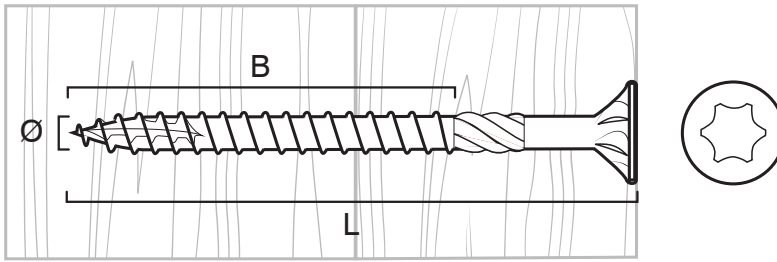

ESSDRIVE WOOD SCREW COUNTERSUNK HEAD

Countersunk Head. Corr Seal C4. Torx Drive.

CODE	DESCRIPTION	ø X L	B	Head type
EX-1371001	ESSDRIVE-CS WOOD SCREW ESSDRIVE COUNTER SUNK HEAD	4,0X30	18	Countersunk TX20
EX-1371021	ESSDRIVE-CS WOOD SCREW ESSDRIVE COUNTER SUNK HEAD	4,0X40	24	Countersunk TX20
EX-1371041	ESSDRIVE-CS WOOD SCREW ESSDRIVE COUNTER SUNK HEAD	4,0X50	30	Countersunk TX20
EX-1371061	ESSDRIVE-CS WOOD SCREW ESSDRIVE COUNTER SUNK HEAD	4,5X40	24	Countersunk TX20
EX-1371081	ESSDRIVE-CS WOOD SCREW ESSDRIVE COUNTER SUNK HEAD	4,5X50	30	Countersunk TX20
EX-1371101	ESSDRIVE-CS WOOD SCREW ESSDRIVE COUNTER SUNK HEAD	4,5X60	36	Countersunk TX20
EX-1371121	ESSDRIVE-CS WOOD SCREW ESSDRIVE COUNTER SUNK HEAD	4,5X70	42	Countersunk TX20
EX-1371601	ESSDRIVE-CS WOOD SCREW ESSDRIVE COUNTER SUNK HEAD	5,0X40	24	Countersunk TX25
EX-1371131	ESSDRIVE-CS WOOD SCREW ESSDRIVE COUNTER SUNK HEAD	5,0X50	30	Countersunk TX25
EX-1371141	ESSDRIVE-CS WOOD SCREW ESSDRIVE COUNTER SUNK HEAD	5,0X60	36	Countersunk TX25
EX-1371161	ESSDRIVE-CS WOOD SCREW ESSDRIVE COUNTER SUNK HEAD	5,0X70	42	Countersunk TX25
EX-1371181	ESSDRIVE-CS WOOD SCREW ESSDRIVE COUNTER SUNK HEAD	5,0X80	42	Countersunk TX25
EX-1371201	ESSDRIVE-CS WOOD SCREW ESSDRIVE COUNTER SUNK HEAD	5,0X90	42	Countersunk TX25
EX-1371221	ESSDRIVE-CS WOOD SCREW ESSDRIVE COUNTER SUNK HEAD	5,0X100	52	Countersunk TX25
EX-1371241	ESSDRIVE-CS WOOD SCREW ESSDRIVE COUNTER SUNK HEAD	5,0X120	62	Countersunk TX25
EX-1371261	ESSDRIVE-CS WOOD SCREW ESSDRIVE COUNTER SUNK HEAD	6,0X60	36	Countersunk TX30
EX-1371271	ESSDRIVE-CS WOOD SCREW ESSDRIVE COUNTER SUNK HEAD	6,0X70	42	Countersunk TX25
EX-1371281	ESSDRIVE-CS WOOD SCREW ESSDRIVE COUNTER SUNK HEAD	6,0X80	42	Countersunk TX25
EX-1371301	ESSDRIVE-CS WOOD SCREW ESSDRIVE COUNTER SUNK HEAD	6,0X90	42	Countersunk TX25
EX-1371321	ESSDRIVE-CS WOOD SCREW ESSDRIVE COUNTER SUNK HEAD	6,0X100	52	Countersunk TX25
EX-1371331	ESSDRIVE-CS WOOD SCREW ESSDRIVE COUNTER SUNK HEAD	6,0X110	62	Countersunk TX25
EX-1371341	ESSDRIVE-CS WOOD SCREW ESSDRIVE COUNTER SUNK HEAD	6,0X120	72	Countersunk TX25
EX-1371361	ESSDRIVE-CS WOOD SCREW ESSDRIVE COUNTER SUNK HEAD	6,0X140	72	Countersunk TX25
EX-1371381	ESSDRIVE-CS WOOD SCREW ESSDRIVE COUNTER SUNK HEAD	6,0X160	72	Countersunk TX30
EX-1371401	ESSDRIVE-CS WOOD SCREW ESSDRIVE COUNTER SUNK HEAD	6,0X180	72	Countersunk TX30
EX-1371421	ESSDRIVE-CS WOOD SCREW ESSDRIVE COUNTER SUNK HEAD	6,0X220	72	Countersunk TX30