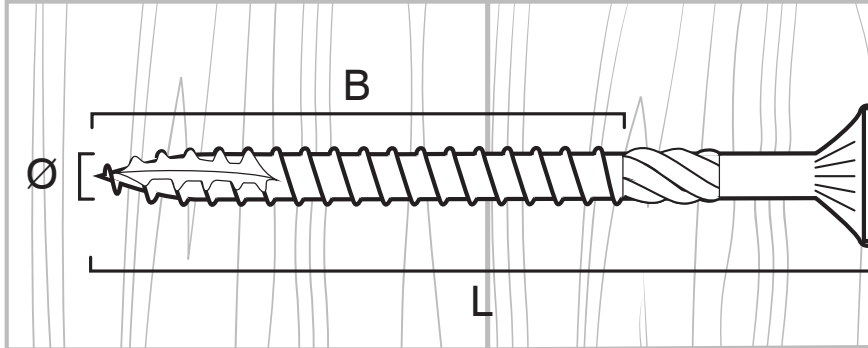

UNIVERSAL WOOD SCREW COUNTERSUNK HEAD

Torx Countersunk Head.

CODE	DESCRIPTION	Ø X L	B Head size
EX-1461001	WOOD SCREW COUNTERSUNK HEAD	4.0X30	18 TX20
EX-1461021	WOOD SCREW COUNTERSUNK HEAD	4.0X40	24 TX20
EX-1461041	WOOD SCREW COUNTERSUNK HEAD	4.0X50	30 TX20
EX-1461061	WOOD SCREW COUNTERSUNK HEAD	4.5X40	24 TX20
EX-1461081	WOOD SCREW COUNTERSUNK HEAD	4.5X50	30 TX20
EX-1461101	WOOD SCREW COUNTERSUNK HEAD	4.5X60	36 TX20
EX-1461121	WOOD SCREW COUNTERSUNK HEAD	4.5X70	42 TX20
EX-1461131	WOOD SCREW COUNTERSUNK HEAD	5.0X50	30 TX25
EX-1461141	WOOD SCREW COUNTERSUNK HEAD	5.0X60	36 TX25
EX-1461161	WOOD SCREW COUNTERSUNK HEAD	5.0X70	42 TX25
EX-1461181	WOOD SCREW COUNTERSUNK HEAD	5.0X80	48 TX25
EX-1461201	WOOD SCREW COUNTERSUNK HEAD	5.0X90	54 TX25
EX-1461221	WOOD SCREW COUNTERSUNK HEAD	5.0X100	60 TX25
EX-1461261	WOOD SCREW COUNTERSUNK HEAD	6.0X70	42 TX30
EX-1461281	WOOD SCREW COUNTERSUNK HEAD	6.0X80	48 TX30
EX-1461301	WOOD SCREW COUNTERSUNK HEAD	6.0X90	54 TX30
EX-1461321	WOOD SCREW COUNTERSUNK HEAD	6.0X100	60 TX30
EX-1461341	WOOD SCREW COUNTERSUNK HEAD	6.0X120	72 TX30
EX-1461361	WOOD SCREW COUNTERSUNK HEAD	6.0X140	54 TX30