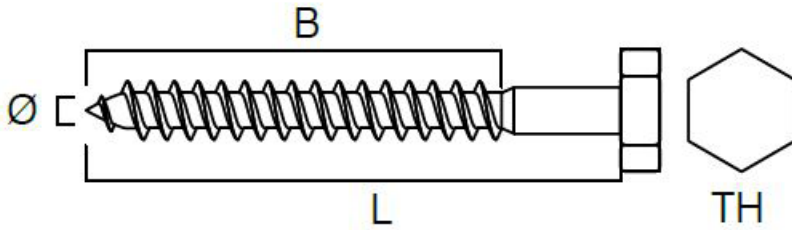

WOOD COACH SCREW HEX HEAD

Hex Head. Hot Dip Galvanised.

CODE	DESCRIPTION	∅ X L	B
EX-5044051	ESSLAG-SCREW COACH SCREW HEX	6X40 HDG	24
EX-5044071	ESSLAG-SCREW COACH SCREW HEX	6X50 HDG	30
EX-5044111	ESSLAG-SCREW COACH SCREW HEX	6X75 HDG	45
EX-5044211	ESSLAG-SCREW COACH SCREW HEX	8X40 HDG	24
EX-5044231	ESSLAG-SCREW COACH SCREW HEX	8X50 HDG	30
EX-5044251	ESSLAG-SCREW COACH SCREW HEX	8X65 HDG	39
EX-5044271	ESSLAG-SCREW COACH SCREW HEX	8X75 HDG	45
EX-5044311	ESSLAG-SCREW COACH SCREW HEX	8X100 HDG	60
EX-5044331	ESSLAG-SCREW COACH SCREW HEX	8X120 HDG	72
EX-5044351	ESSLAG-SCREW COACH SCREW HEX	8X140 HDG	64
EX-5044431	ESSLAG-SCREW COACH SCREW HEX	10x50 HDG	30
EX-5044451	ESSLAG-SCREW COACH SCREW HEX	10X65 HDG	39
EX-5044471	ESSLAG-SCREW COACH SCREW HEX	10X75 HDG	45
EX-5044511	ESSLAG-SCREW COACH SCREW HEX	10x100 HDG	60
EX-5044531	ESSLAG-SCREW COACH SCREW HEX	10X120 HDG	72
EX-5044551	ESSLAG-SCREW COACH SCREW HEX	10X140 HDG	84
EX-5044571	ESSLAG-SCREW COACH SCREW HEX	10X160 HDG	96
EX-5044581	ESSLAG-SCREW COACH SCREW HEX	10X180 HDG	108
EX-5044601	ESSLAG-SCREW COACH SCREW HEX	10x200 HDG	120
EX-5044631	ESSLAG-SCREW COACH SCREW HEX	12X75 HDG	45
EX-5044671	ESSLAG-SCREW COACH SCREW HEX	12X100 HDG	60
EX-5044691	ESSLAG-SCREW COACH SCREW HEX	12X120 HDG	72
EX-5044711	ESSLAG-SCREW COACH SCREW HEX	12X140 HDG	84
EX-5044731	ESSLAG-SCREW COACH SCREW HEX	12X160 HDG	96
EX-5044751	ESSLAG-SCREW COACH SCREW HEX	12X180 HDG	108
EX-5044771	ESSLAG-SCREW COACH SCREW HEX	12X200 HDG	120
EX-5044811	ESSLAG-SCREW COACH SCREW HEX	12X240 HDG	144