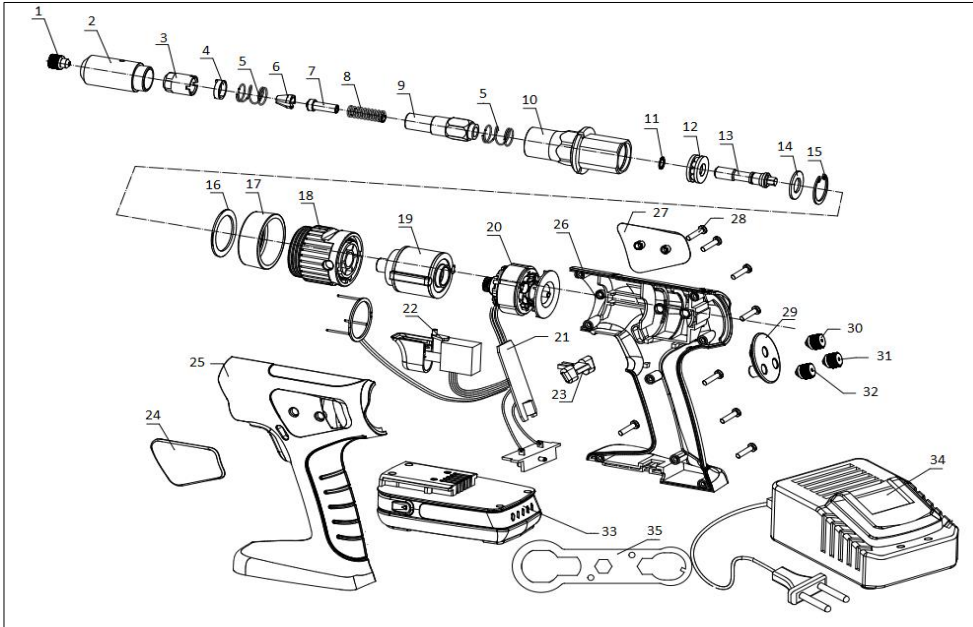

E-005

N°	Référence	Désignation
1	E-005-NEZ48	nosepiece 4.8mm
2	E-005-SP02	front sleeve
3	E-005-SP03	clamping sleeve
4	E-005-SP04	ring
5	E-005-SP05	spring
6	E-005-SP06	3-jaw set
7	E-005-SP07	pusher
8	E-005-SP08	pusher spring
9	E-005-SP09	slider
10	E-005-SP10	slider sleeve
11	E-005-SP11	circlip 10x1
12	E-005-SP12	plane bearing
13	E-005-SP13	drive shaft
14	E-005-SP14	washer
15	E-005-SP15	circlip
16	E-005-SP16	LED screen
17	E-005-SP17	ring
18	E-005-SP18	sleeve
19	E-005-SP19	gearbox
20	E-005-SP20	brushless motor
21	E-005-SP21	PC board E-005
22	E-005-SP22	button set
23	E-005-SP23	reverse button
24	E-005-SP24	left logo plate
25	E-005-SP25	left shell
26	E-005-SP26	right shell
27	E-005-SP27	right logo plate
28	E-005-SP28	screw 3.0x12
29	E-005-SP29	nosepiece seat
30	E-005-NEZ40	nosepiece 4,0mm
31	E-005-NEZ32	nosepiece 3,2mm
32	E-005-NEZ24	nosepiece 2,4mm
33	E-BATT	battery 18V 2AH
34	E-CHARG	assembly charger
35	E-005-SP35	wrench