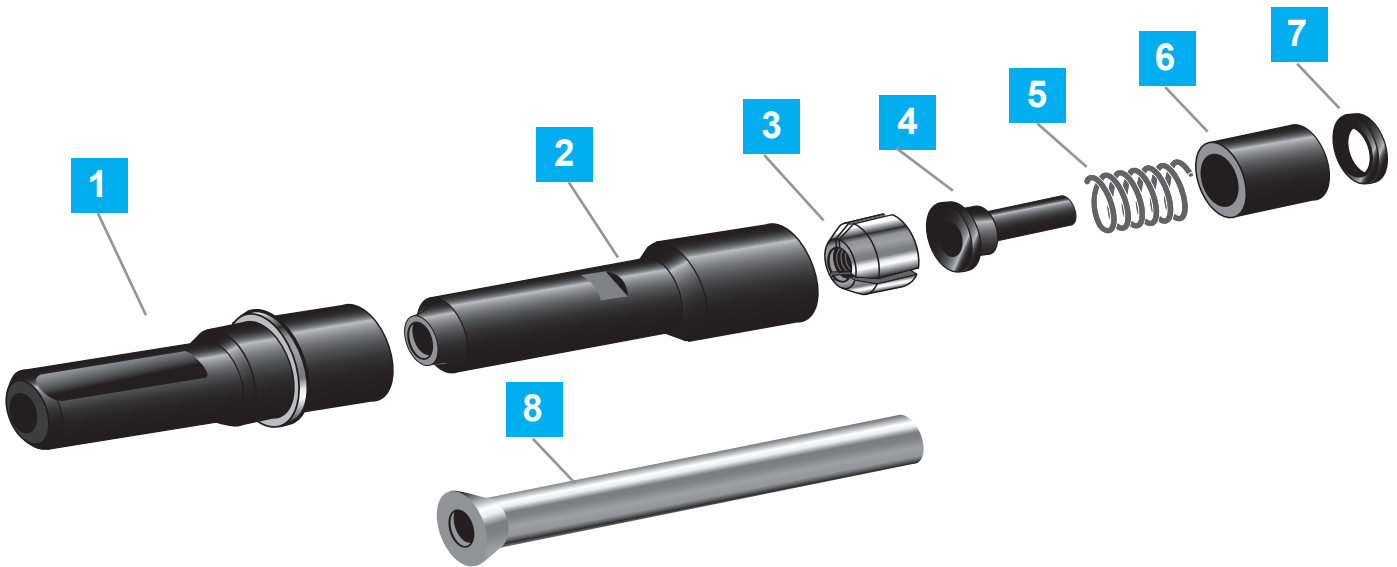

**NOSE ASSEMBLIES: ACC-KIT11 (A02405-00) ( 1/4" 6.4mm )**

**Compatible with**

**HUCK BOM RIVET - 1/4" 6.4mm**

Compatible with Scell-it UK Setting Tools: E100PC (Pneumatic)

**Nose Illustration**

**Part numbers**

Nose set **KIT11 (A02405-00)** - for HUCK BOM RIVET - 1/4" 6.4mm

No.	Part No.	Descriptions	Quantity
1	P05333-00	anvil	1 piece
2	P05393-00	jaw case	1 piece
3	P05396-00	jaw set	1 set
4	P05398-00	pusher	1 piece
5	L60899H01	spring	1 piece
6	P05397-00	spring house	1 piece
7	P05395-00	washer	1 piece
8	P05394-00	sleeve	1 piece