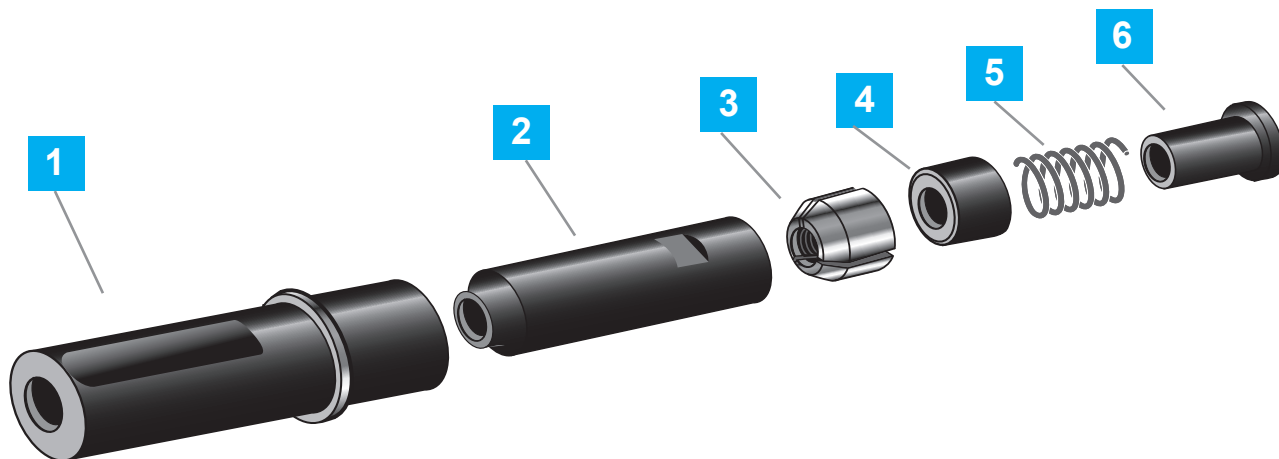

**NOSE ASSEMBLIES: ACC-KIT12 (A02406-00) ( 5/16" 8.0mm )**

**Compatible with**

**HUCK BOM RIVET - 5/16" 8.0mm**

Compatible with  
Scell-it UK Setting Tools:  
E100PC (Pneumatic)

**Nose Illustration**

**Part numbers**

Nose set **KIT12 (A02406-00)** - for HUCK BOM RIVET - 5/16" 8.0mm

No.	Part No.	Descriptions	Quantity
1	P05334-00	anvil	1 piece
2	P05401-00	jaw case	1 piece
3	P04116-00	jaw set	1 set
4	P05402-00	pusher	1 piece
5	L60965H01	spring	1 piece
6	P05403-00	spring seat	1 piece