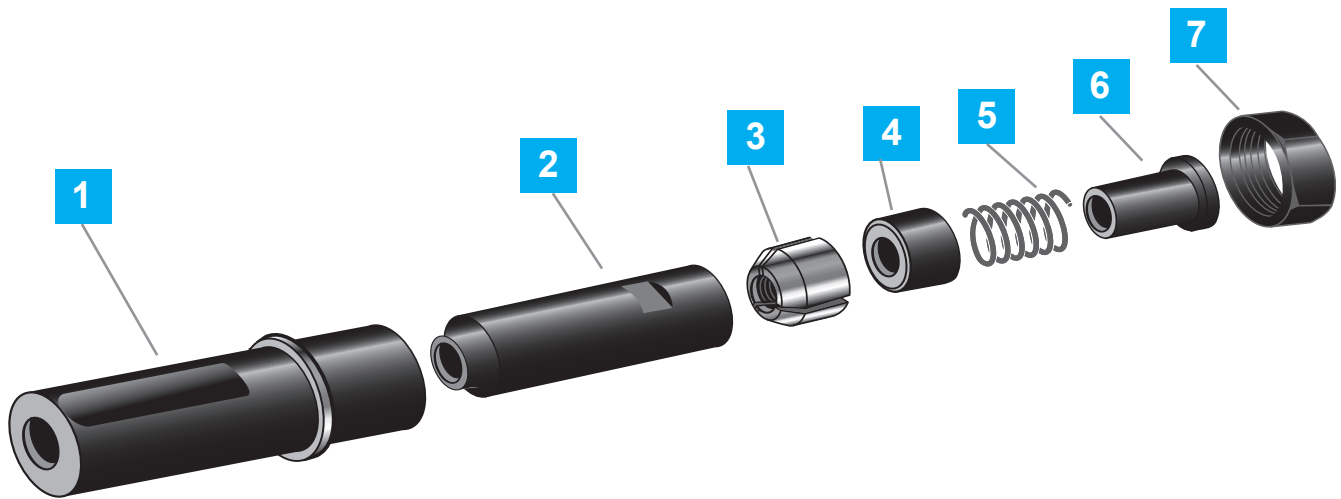

**NOSE ASSEMBLIES: ACC-KIT13 (A02407-00) ( 3/8" 10.0mm )**

**Compatible with**

**HUCK BOM RIVET - 3/8" 10.0mm**

Compatible with  
Scell-it UK Setting Tools:  
E100PC (Pneumatic)

**Nose Illustration**

**Part numbers**

Nose set **KIT13 (A02407-00)** - for HUCK BOM RIVET - 3/8" 10.0mm

No.	Part No.	Descriptions	Quantity
1	P05335-00	anvil	1 piece
2	P05409-00	jaw case	1 piece
3	P04116-00	jaw set	1 set
4	P05402-00	pusher	1 piece
5	L60965H01	spring	1 piece
6	P05403-00	spring seat	1 piece
7	P05410-00	locknut	1 piece