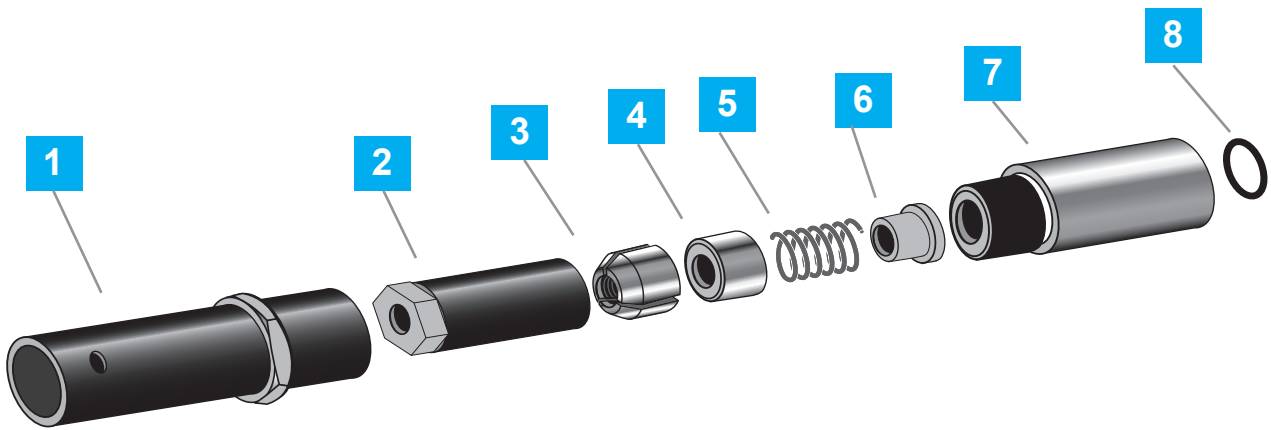

**NOSE ASSEMBLIES: ACC-KIT1 (A02047-00) ( 3/16" 4.8/5.0 mm )**  
**ACC-KIT2 (A02048-00) ( 1/4" 6.4 mm )**

**Compatible with**

**Hyperbolt (HBSD, HBHD)**  
 Also known as LOCKBOLTS C6  
 ACC-KIT1 (A02047) ( 3/16" 4.8/5.0 mm )  
 ACC-KIT2 (A02048) ( 1/4" 6.4 mm )

Compatible with  
 Scell-it UK Setting Tools:  
 E640PC (Pneumatic)  
 E7 (battery)

**Nose Illustration**

**Part numbers**

Nose set **KIT1 (A02047-00)** - for Hyperbolts 3/16"

Nose set **KIT2 (A02048-00)** - for Hyperbolts 1/4"

ID-No	Parts	P/N
#1	nose assembly	A02062-00
#2	jaw case	P03790-00
#3	jaw set	P03791-00
#4	pusher	P03784-00
#5	pusher spring	P03785-00
#6	spring seat	P03786-00
#7	spring sleeve	P03780-00
#8	O-ring	F00202-00

ID-No	Parts	P/N
#1	nose assembly	A02061-00
#2	jaw case	P03781-00
#3	jaw set	P03788-00
#4	pusher	P03784-00
#5	pusher spring	P03785-00
#6	spring seat	P03786-00
#7	spring sleeve	P03780-00
#8	O-ring	F00202-00