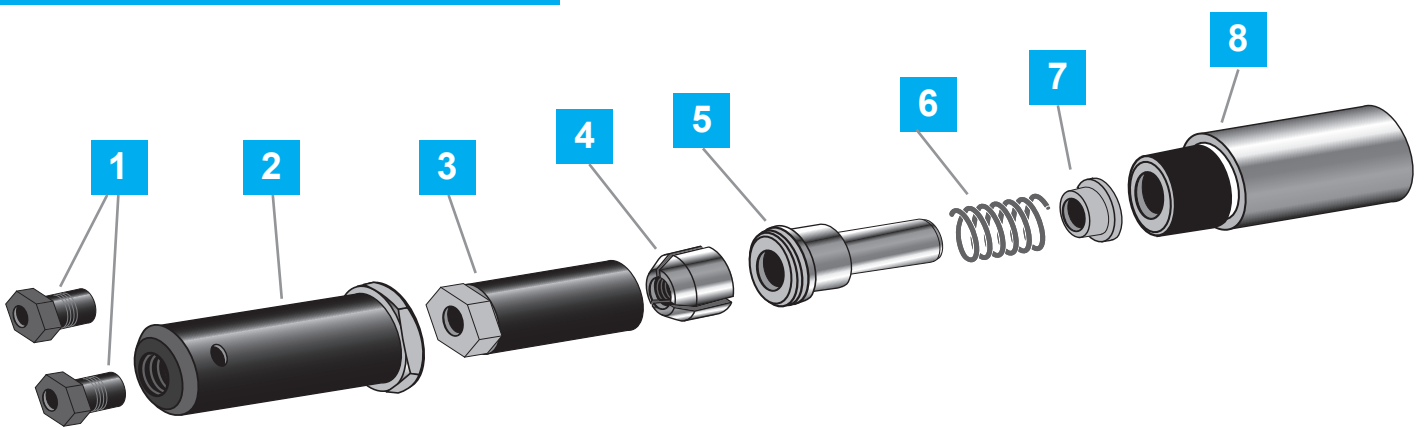

### Superiv Rivets

Also known as Monobolt or Magnalok.

Compatible with  
Scell-it UK Setting Tools:  
E640PC (Pneumatic)  
E7 (battery)

## Nose Illustration

## Part numbers

Nose set **KIT 5 (A02164-00)** - for Monobolt/Magnalok 3/16"-1/4" 4.8/5.0mm - 6.4mm

ID-No.	PARTS	ART. CODES
#1	1/4" magnalok concave nosepiece mark "L" hole 4.5mm	P03758-00
#1	1/4" monobolt protrude nosepiece mark "M" hole 4.2mm	P04294-00
#1	1.4" csk flat nosepiece mark "Q" hole 4.3mm	P04337-00
#1	3/16" magnalok concave nosepiece mark "J" hole 3.2mm	P04474-00
#1	3/16" monobolt protrude nosepiece mark "K" hole 3.1mm	P04339-00
#1	3/16" csk flat nosepiece mark "P" hole 3.3mm	P04338-00
#2	front sleeve	P03759-00
#3	jaw case	P03768-00
#4	jaw set	P03767-00
#5	pusher	P03760-00
#6	pusher spring	P03769-00
#7	spring seat	P03770-00
#8	spring sleeve	P03761-00